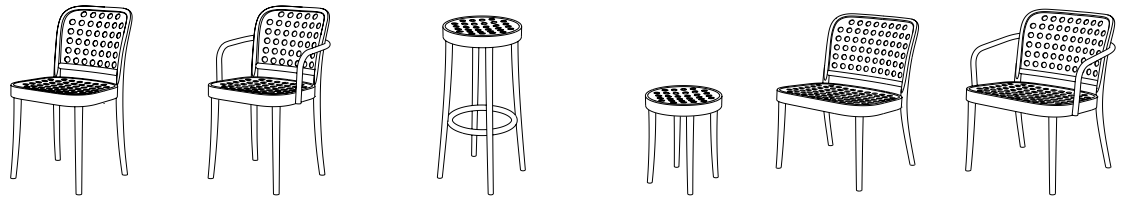

Design Claesson Koivisto Rune^{SE}

The forms emulate Josef Hoffmann's 1930 design of the modernist model 811. In its proportions, the 822 collection works more with the natural forms of manual bentwood technology; it tempers some parts of the structure, but conversely, the graphic use of circular holes visually empowers the seat and backrest. These holes connect the colour finish with the interior the chair inhabits, or with the clothing of the person seated on it, and they impart a specific, timeless character to this comprehensive product family.

Wood

The 822 collection combines the use of shaped plywood and manually bent solid wood. This specific technology only uses beechwood, which is naturally pale in colour and has a very soft texture. The products are made from wood certified by PEFC, a system focusing on responsible approaches to forest ecosystems and aiming to expand them.

PRODUCT NUMBER	311 822	321 822	371 824	371 825	361 826	361 827
Type	chair	armchair	barstool	stool	lounge chair *	lounge armchair *
Type of wood	beech	beech	beech	beech	beech	beech
Seat option	veneer	veneer	veneer	veneer	veneer	veneer
Back option	veneer	veneer			veneer	veneer
Armrest option						
Leg connection option						
TECHNICAL INFORMATION			high/low			
Total width (cm)	45	50	46/42,6	38,8	58,4	65,2
Total depth (cm)	52,4	52,4	46/42,6	38,8	61,5	61,5
Total height (cm)	80,2	80,2	78/61	46	74,2	74,2
Armrest height (cm)		64,7				59
Seat height (cm)	46	46	78/61	46	41,5	41,5
Width of seat (cm)	45	45	ø 37	ø 37	58,4	58,4
Depth of seat (cm)	41	41	ø 37	ø 37	46,3	46,3
Weight of product (kg)	4	4,6	3,6/3,3	2,5	4,7	5,2
Packing (pcs)	2	1	1	1	1	1
Volume (m ³ /pc)	0,198	0,293	0,159	0,113	0,391	0,496
Carton dimensions (cm)	70 × 49 × 100	55 × 55 × 84	40 × 40 × 86	43 × 43 × 53	66 × 62 × 83	74 × 71 × 82
Bicolour						
Stackability						
Embossed seat/backrest						