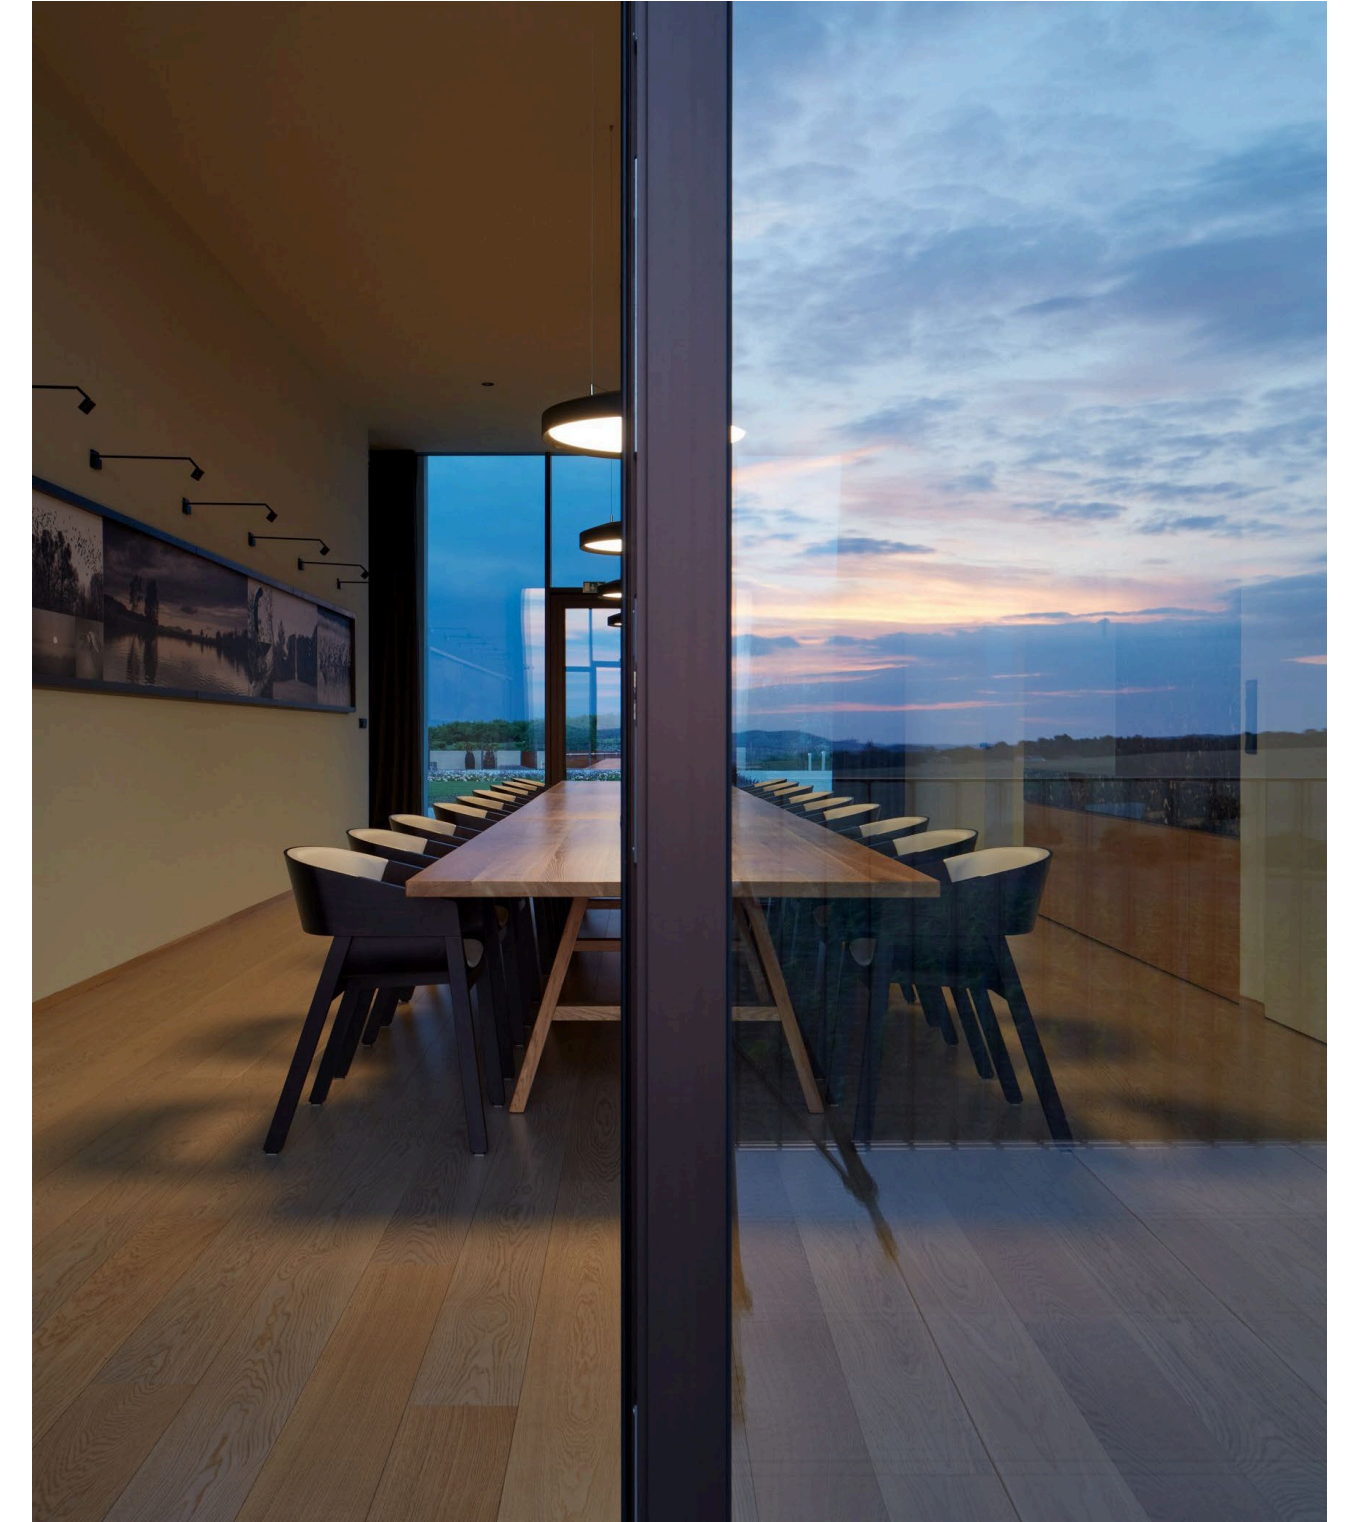

AREAS OF USE

OFFICE

...or conference rooms and offices

Ton